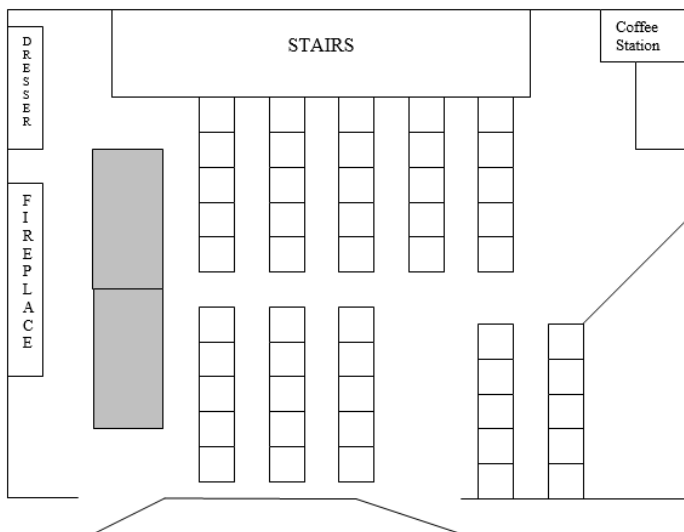

Bain & Bridges at The White Hart

Room Layouts

Hollow rectangle, up to 26 people.

Solid rectangle, up to 20 people.

Theatre style, up to 50 people.

Meeting U shape, up to 19 people.

Several other layout options are available and if you have something specific in mind please let us know.