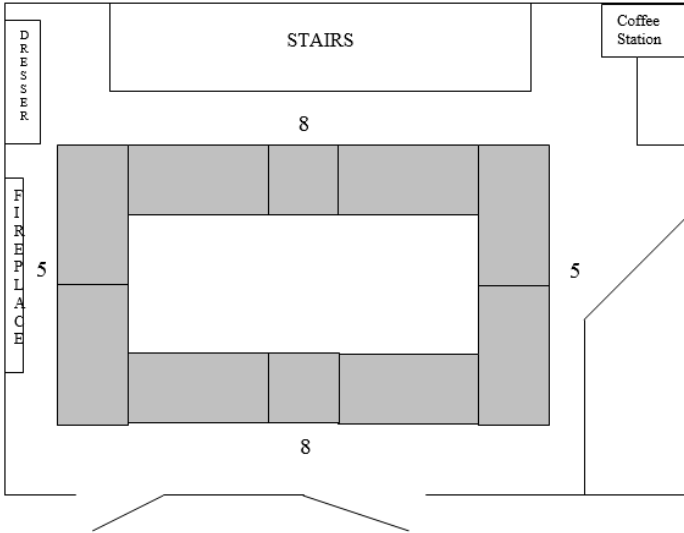

Bain & Bridges at The White Hart

Equipment List

Projector
Projector screen
Pads, pens & stationery selection
Flip Chart
High speed Wifi
Cable covers
Integrated speakers
USB speakers

Facilities

Bar & fridge within meeting room
Toilets next to meeting room
Disabled ramp available (no disabled toilet however)
Parking available, with extra spaces available in Village Car Park

Bain & Bridges at The White Hart

Room Layouts

Hollow rectangle, up to 26 people.

Solid rectangle, up to 20 people.

Theatre style, up to 50 people.

Meeting U shape, up to 19 people.

Several other layout options are available and if you have something specific in mind please let us know.