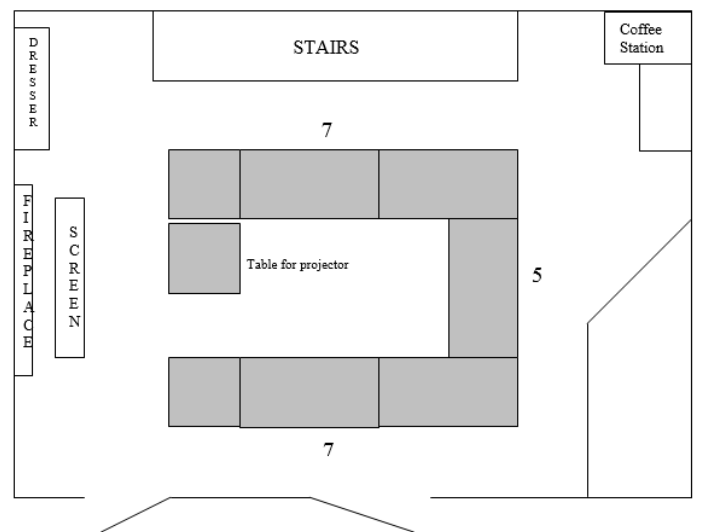

Bain & Bridges at The White Hart

Room Layouts

Hollow rectangle, up to 26 people.

Solid rectangle, up to 20 people.

Theatre style, up to 50 people.

Meeting U shape, up to 19 people.

Several other layout options are available and if you have something specific in mind please let us know.