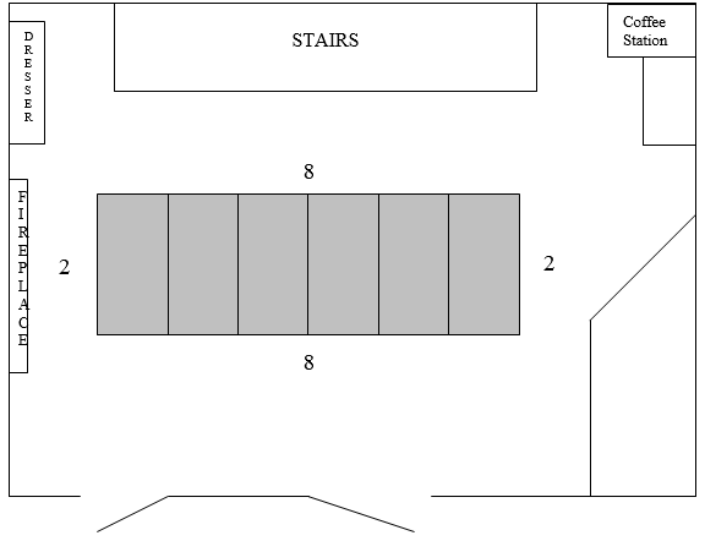

Bain & Bridges at The White Hart

Equipment List

Projector
Projector screen
Pads, pens & stationery selection
Flip Chart
High speed Wifi
Cable covers
Integrated speakers
USB speakers

Facilities

Bar & fridge within meeting room
Toilets next to meeting room
Disabled ramp available (no disabled toilet however)
Parking available, with extra spaces available in Village Car Park

Bain & Bridges at The White Hart

Room Layouts

Hollow rectangle, up to 26 people.

Solid rectangle, up to 20 people.

Theatre style, up to 50 people.

Meeting U shape, up to 19 people.

Several other layout options are available and if you have something specific in mind please let us know.